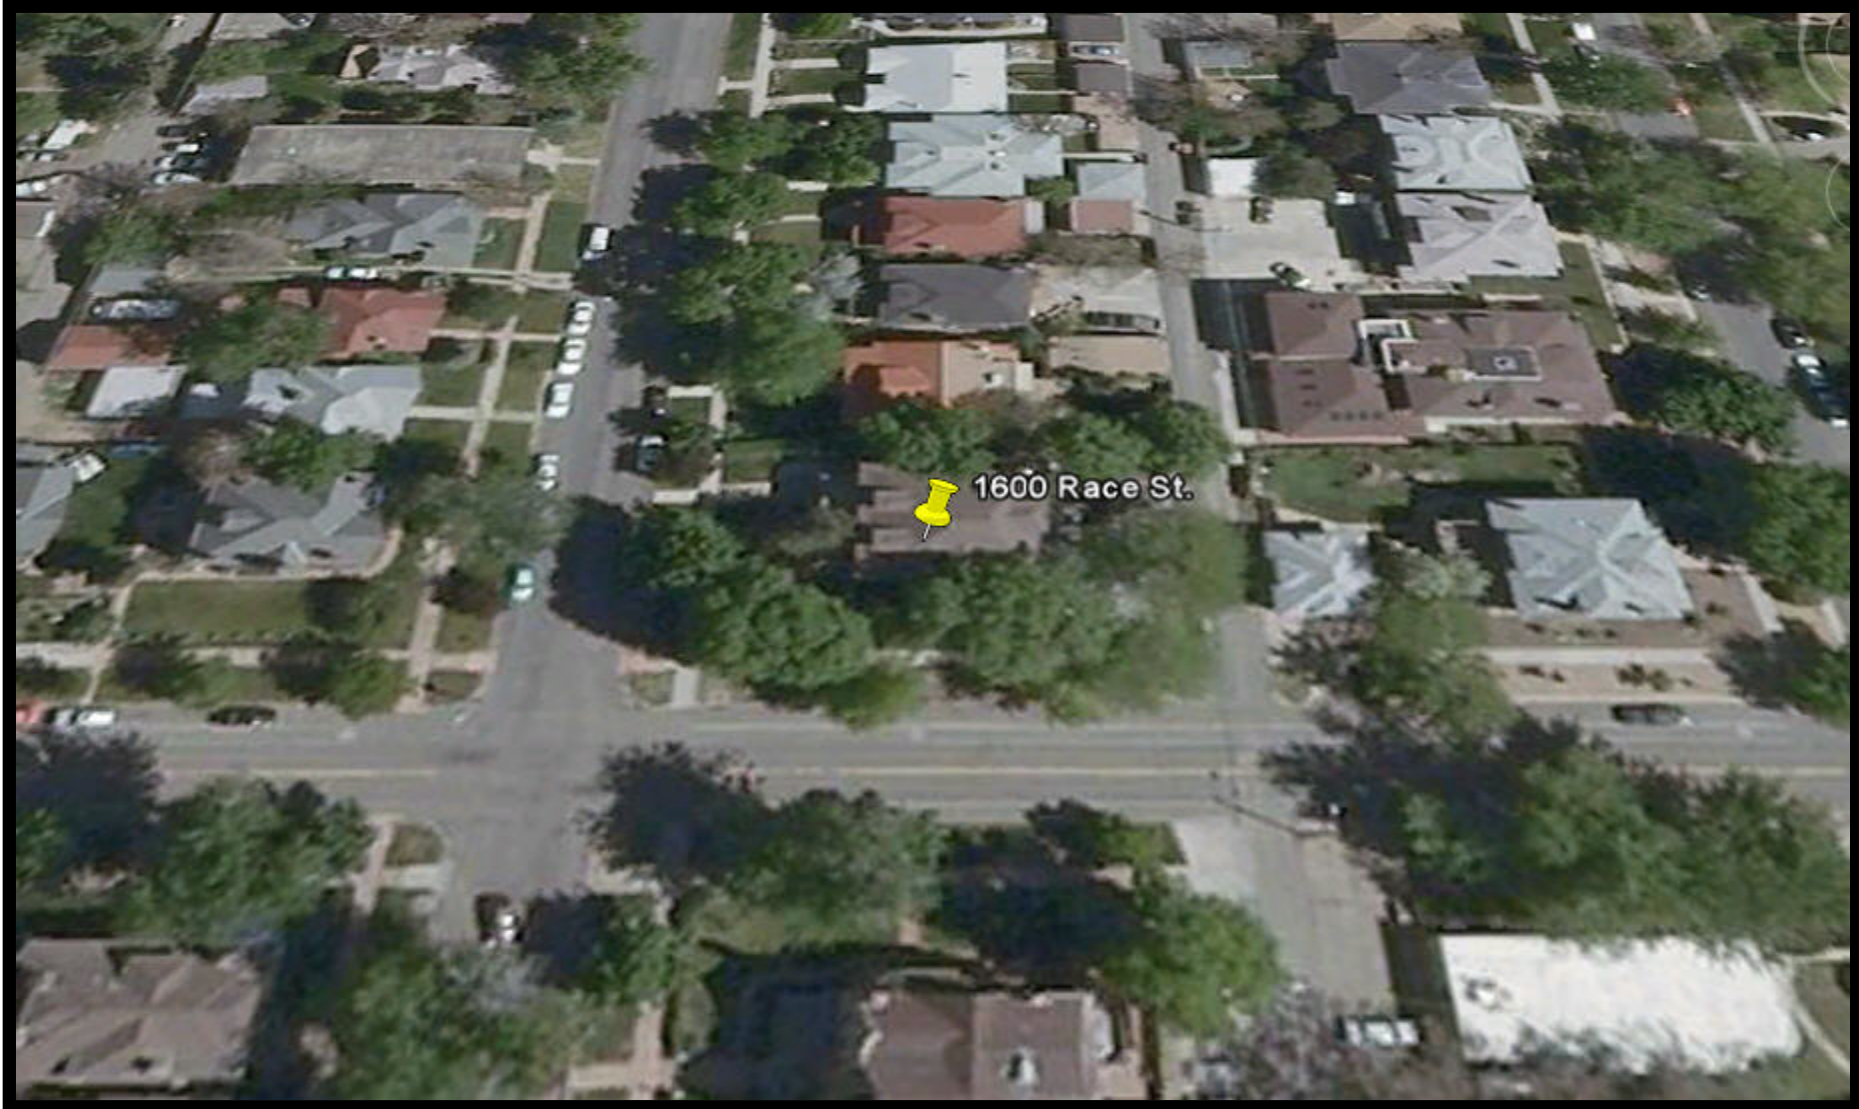

# 1600 Race St. Denver, CO 80206

## Large Scale Aerial

The information herein is deemed reliable but not guaranteed. Buyer is responsible for verifying all information  
Fran Schneider - RE/MAX Affiliates 303-277-1322

1600 Race St. Denver, CO 80206  
Close View Aerial