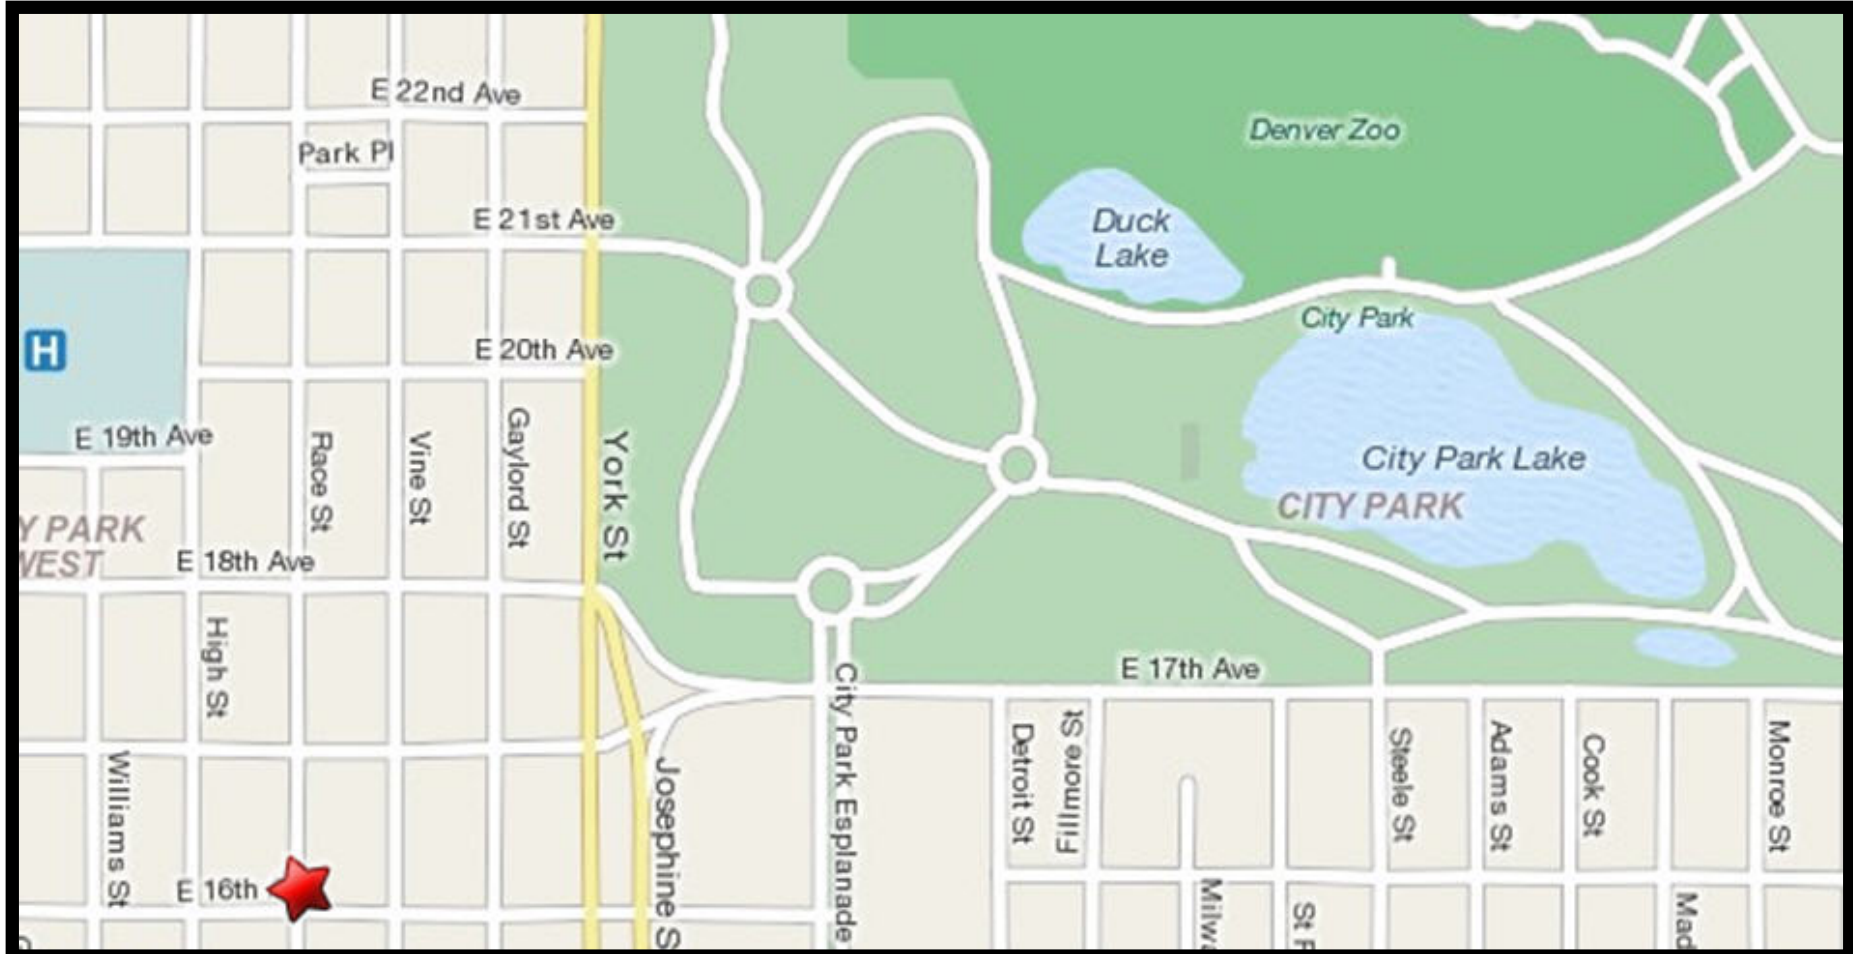

# Map-Directions

## 1600 Race St. Denver, CO 80206

- From York St. and Colfax Ave Take Colfax Ave West 3 Blocks to Race St.
- Turn Right on Race St. and the Property is Located on the NW Corner of 16<sup>th</sup> & Race St.