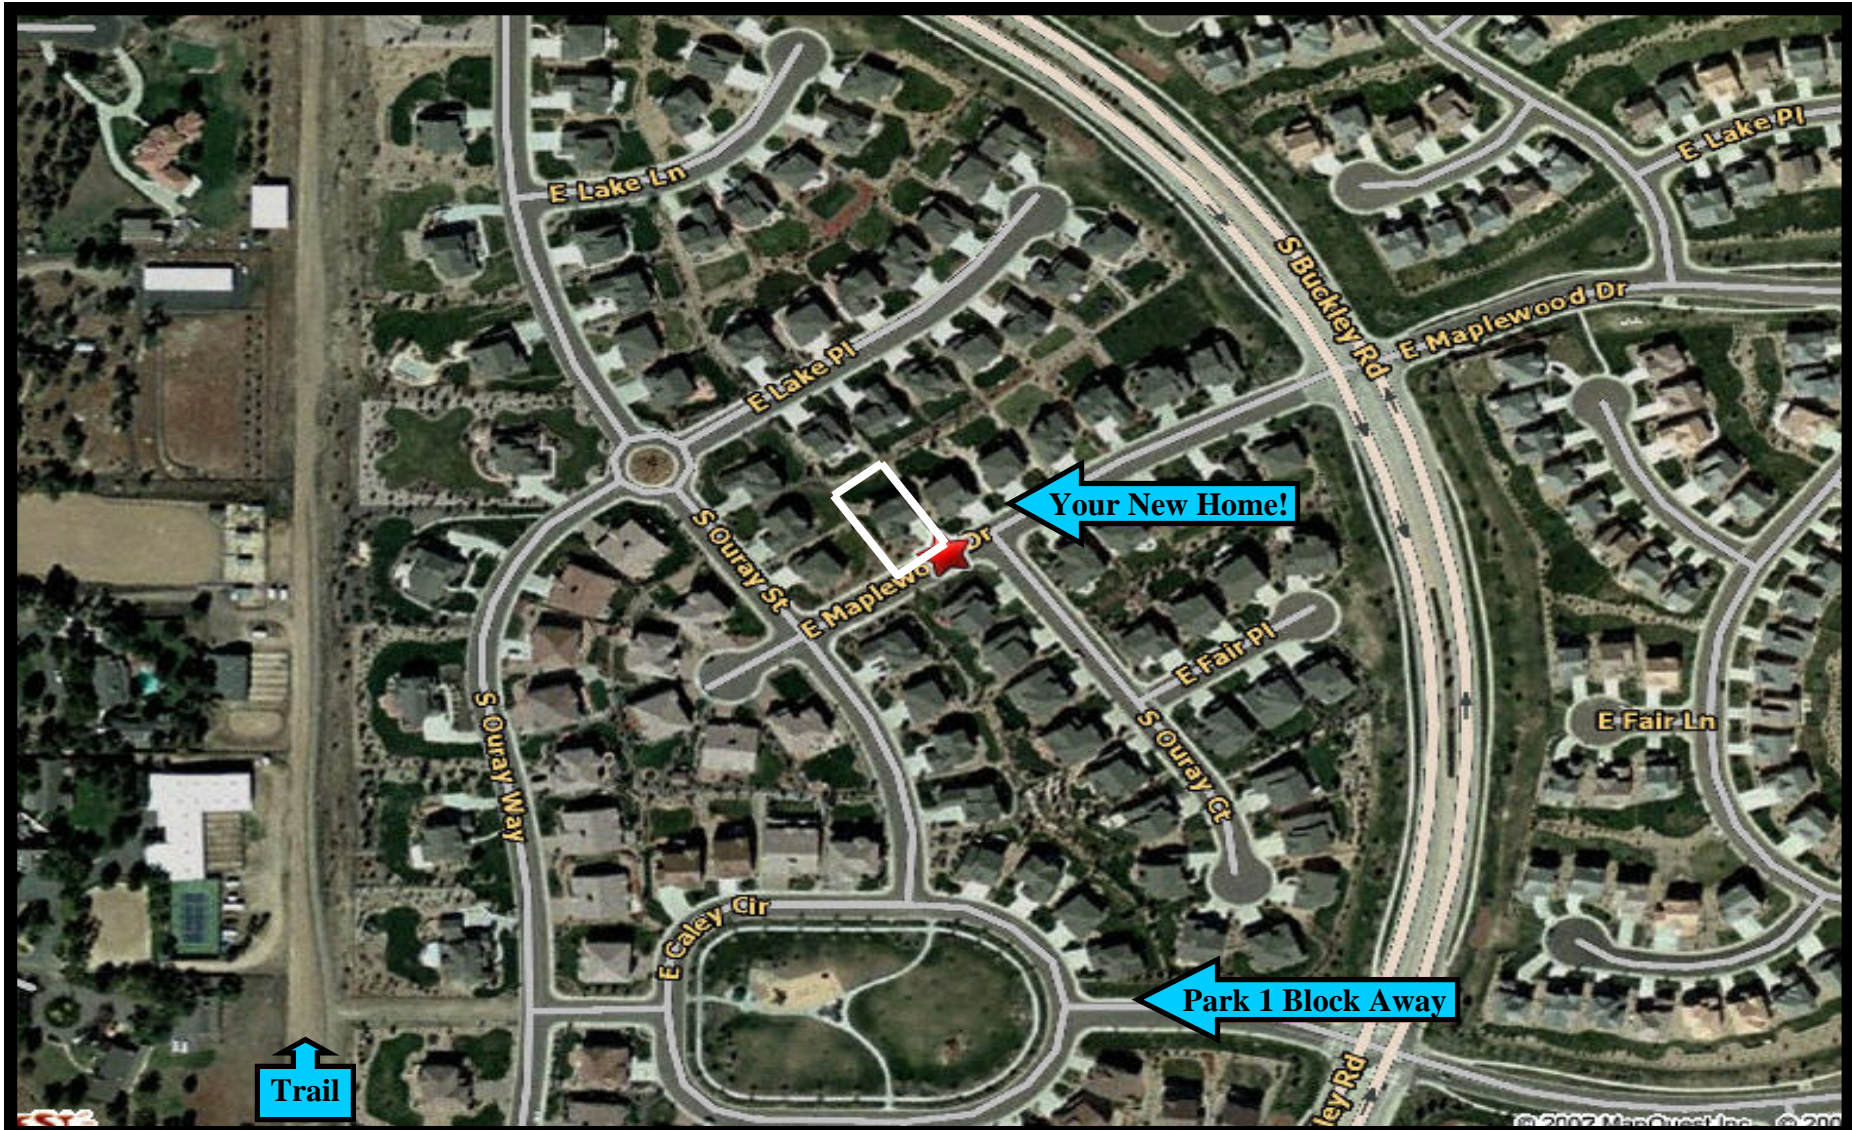

16835 E. Maplewood Dr. Aurora, CO 80016
Close View Aerial

The information herein is deemed reliable. Buyer is responsible for verifying all information.