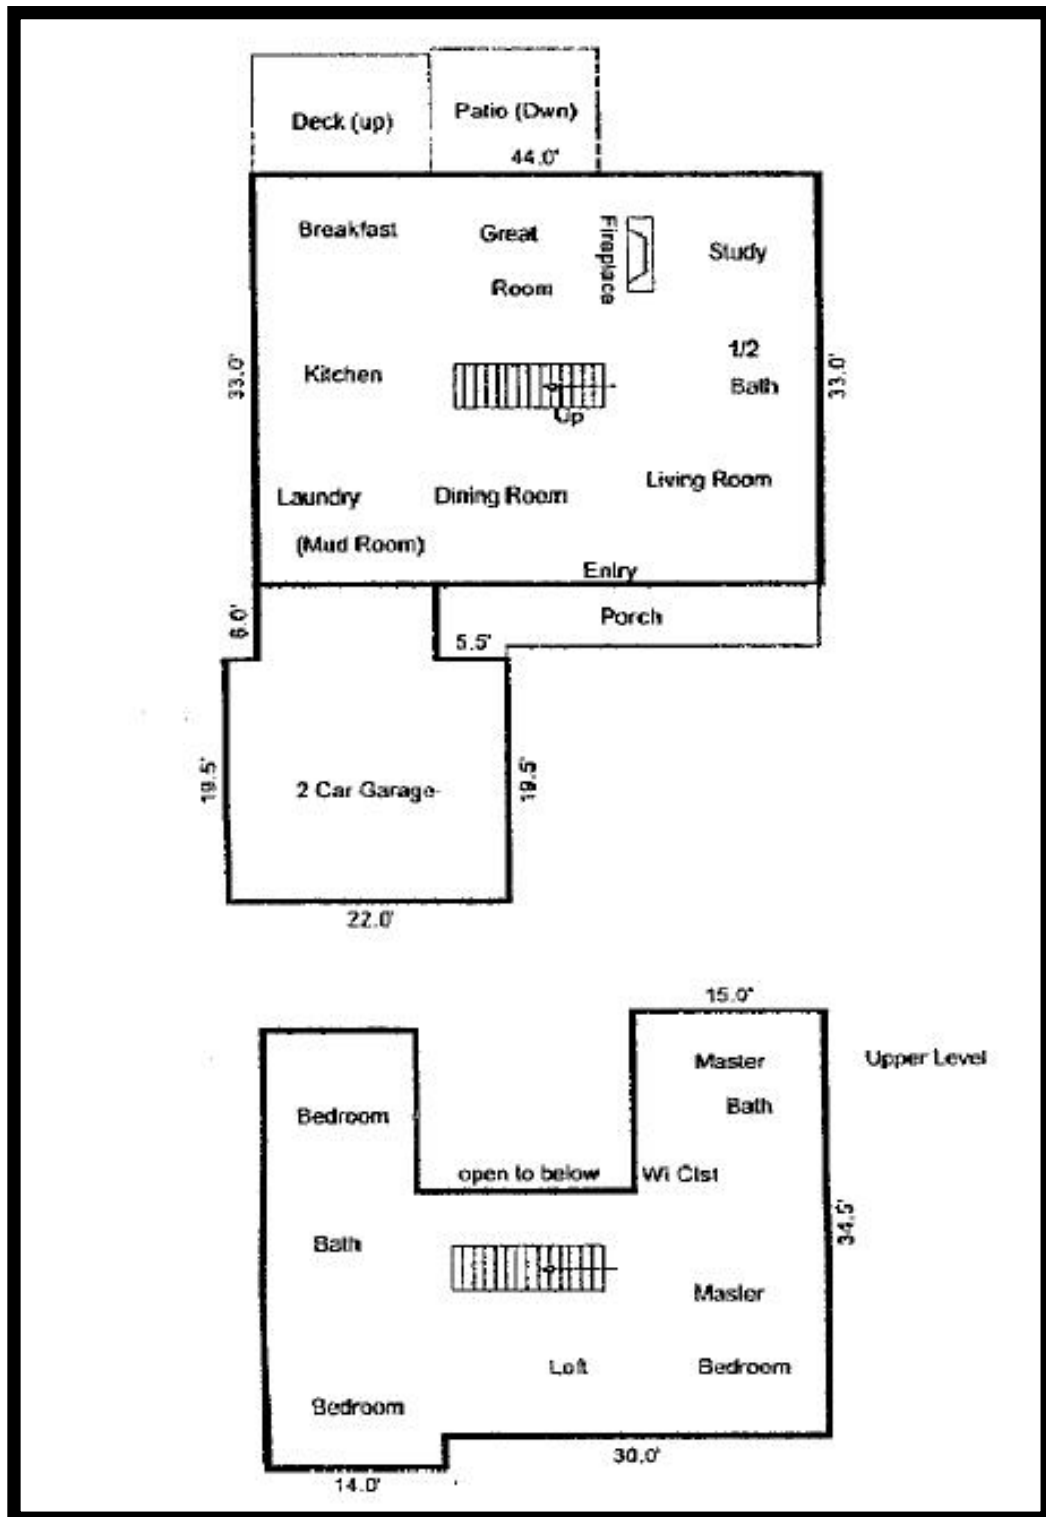

16835 E. Maplewood Dr. Aurora, CO 80016

Floor Plans

The information in this document is deemed reliable. Buyer should verify all information.