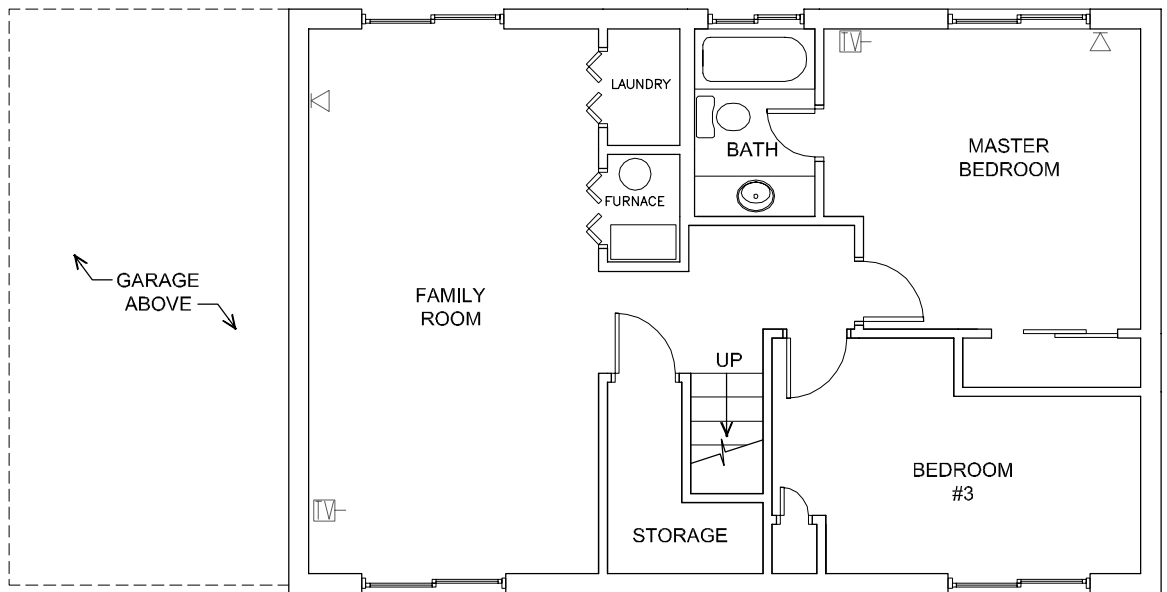

UPPER LEVEL PLAN

LOWER LEVEL PLAN

18635 West 59th Drive ~ Golden, Colorado

SCALE 1/8" = 1'-0"