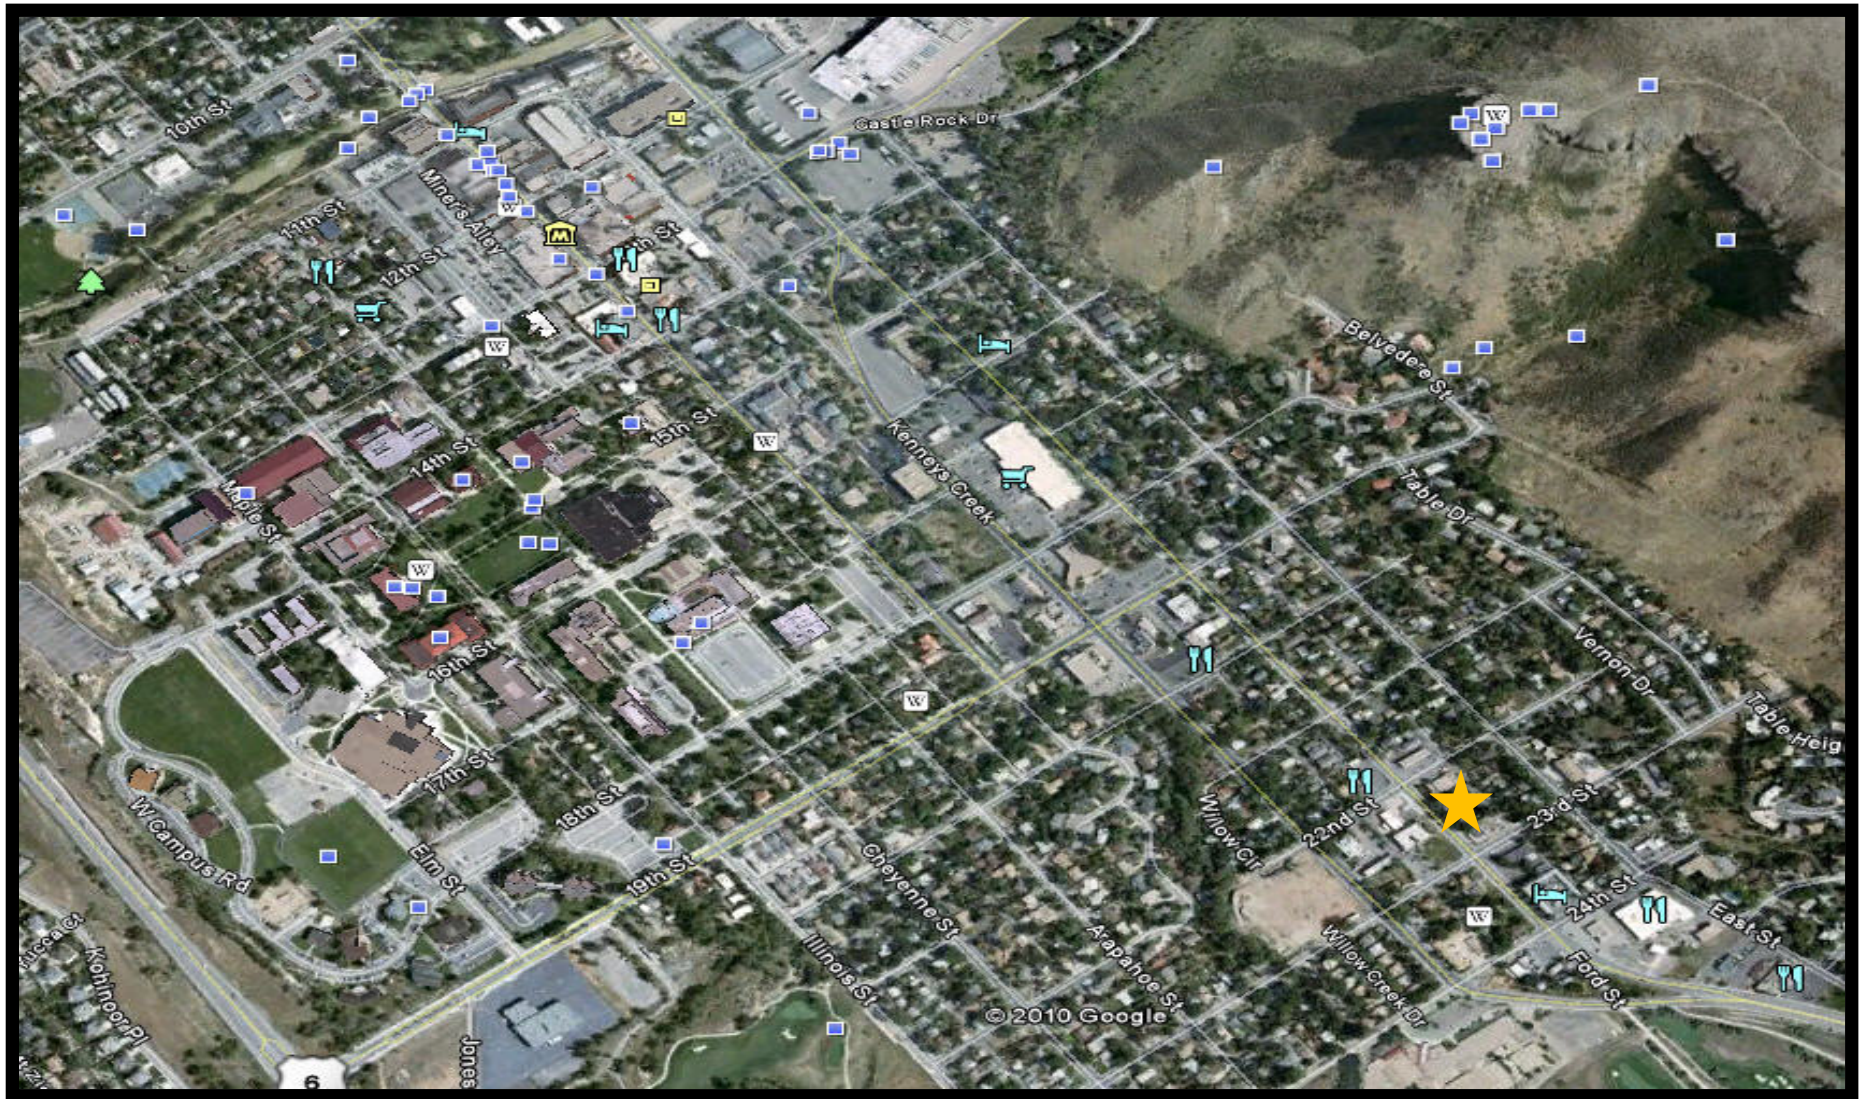

2215 Ford St. Golden, CO 80401
Close View Aerial

The information herein is deemed reliable but not guaranteed. Buyer is responsible for verifying all information
Fran Schneider OR Sally Ann Roper RE/MAX Affiliates Commercial Division 303-277-1322

2215 Ford St. Golden, CO 80401
Large Scale Aerial

The information herein is deemed reliable but not guaranteed. Buyer is responsible for verifying all information
Fran Schneider OR Sally Ann Roper - RE/MAX Affiliates Commercial Division 303-277-1322