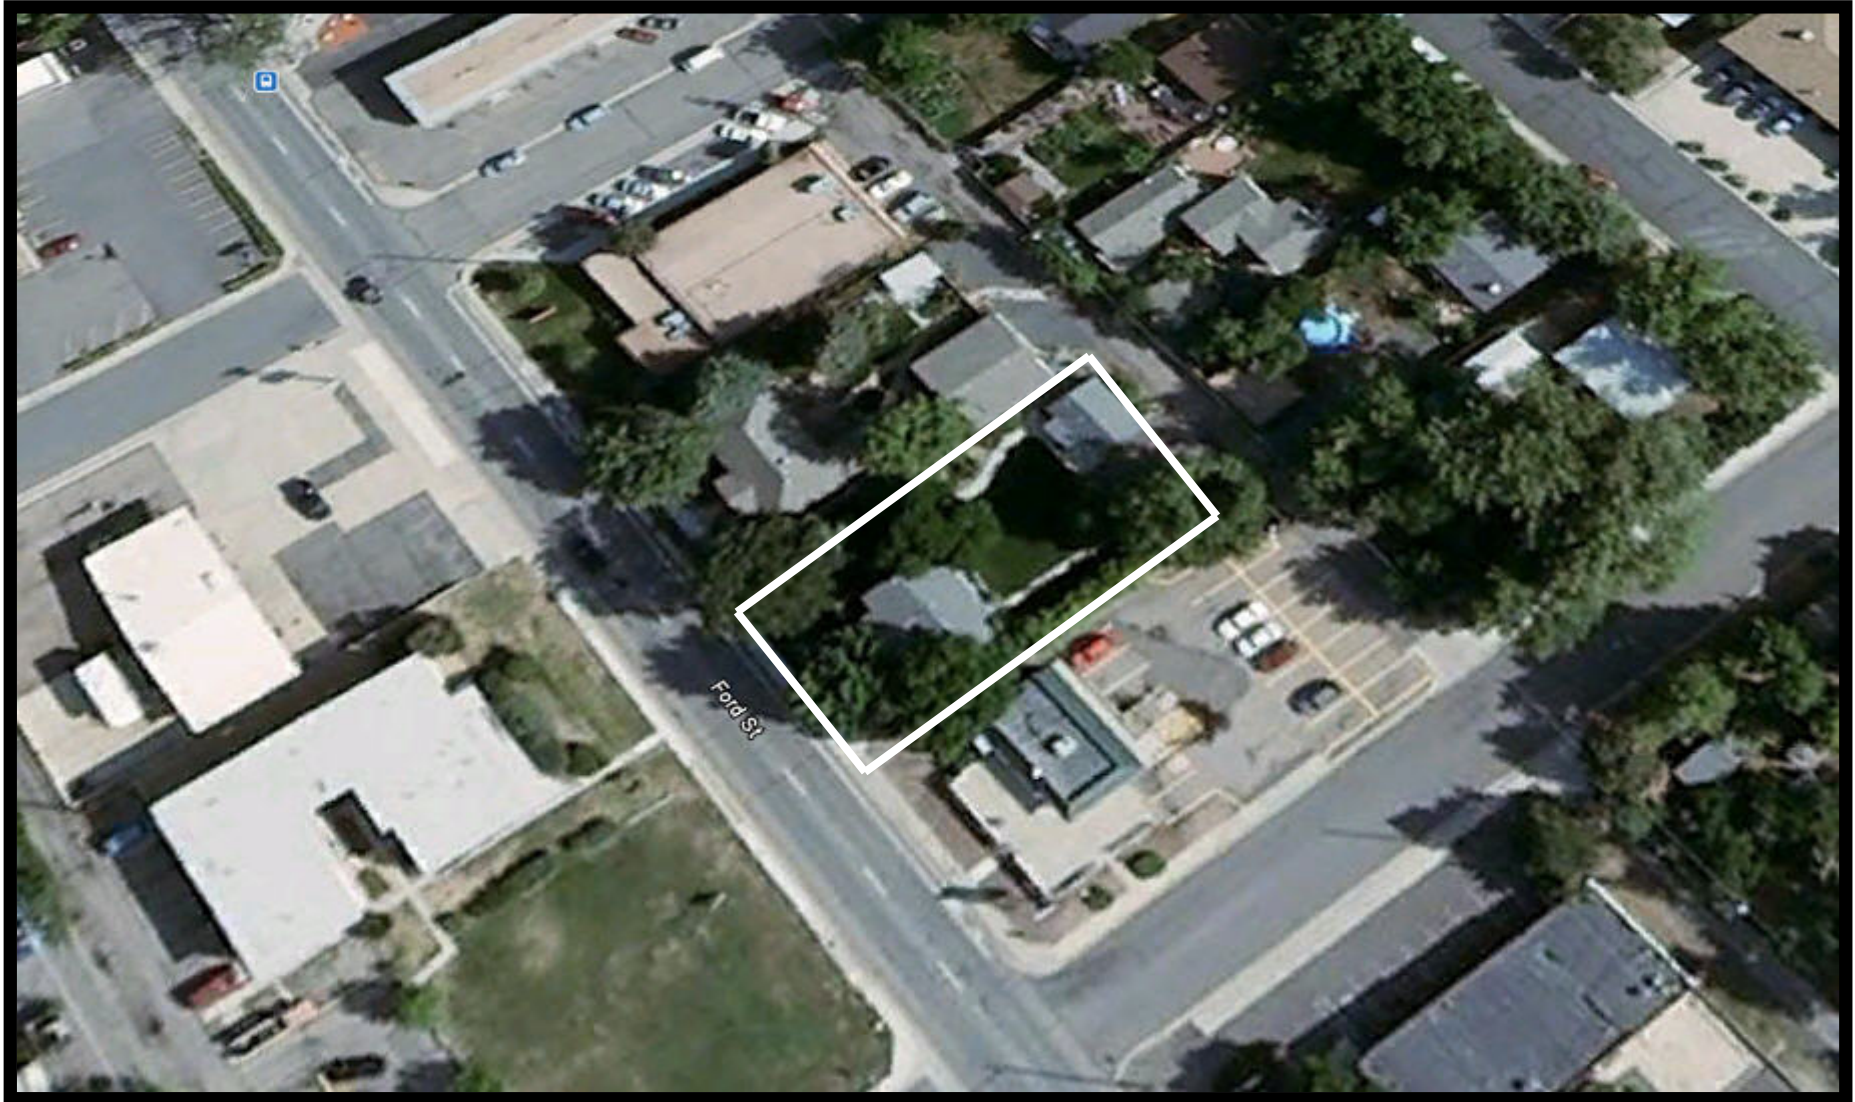

2215 Ford St. Golden, CO 80401
Close View Aerial

The information herein is deemed reliable but not guaranteed. Buyer is responsible for verifying all information
Fran Schneider OR Sally Ann Roper RE/MAX Affiliates Commercial Division 303-277-1322