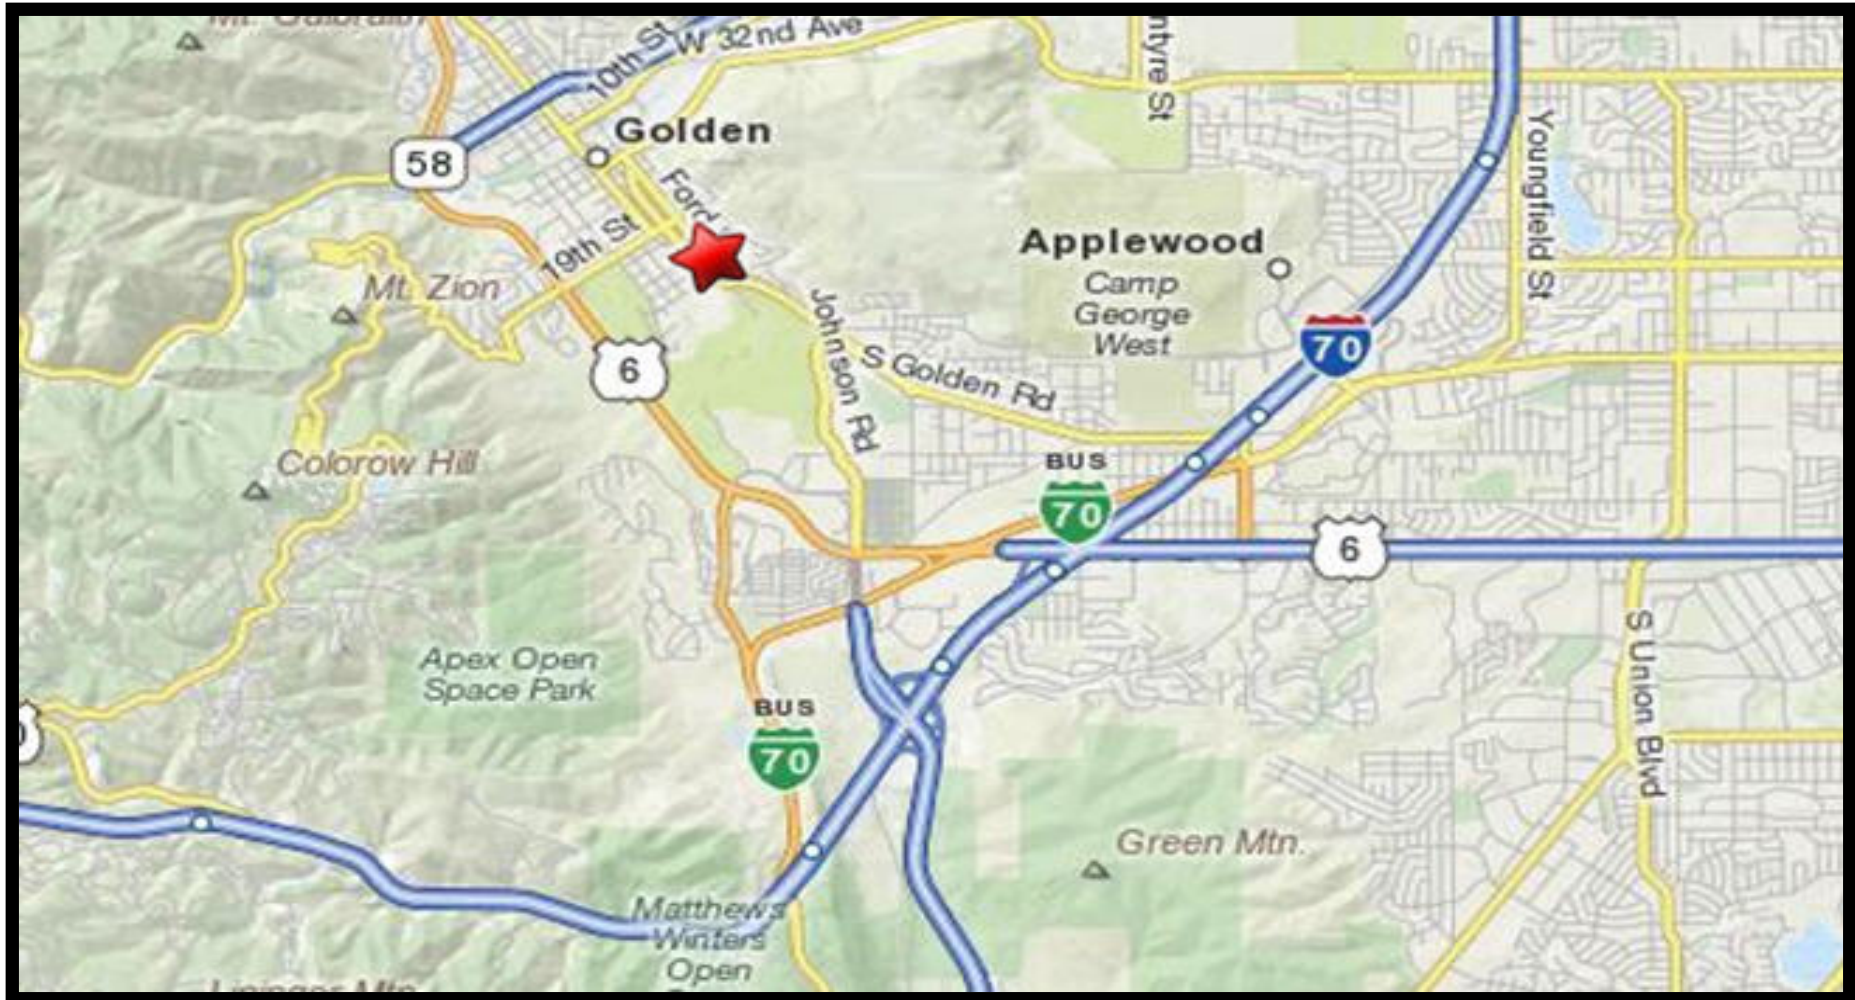

2215 Ford St. Golden, CO 80401

Map-Directions

- Take 6th Ave towards Golden. Turn Right on 19th St. to Jackson St. Turn Right On Jackson.
- Turn Left On 23rd St. and then Left On Ford St. Property is between 23rd and 22nd St.