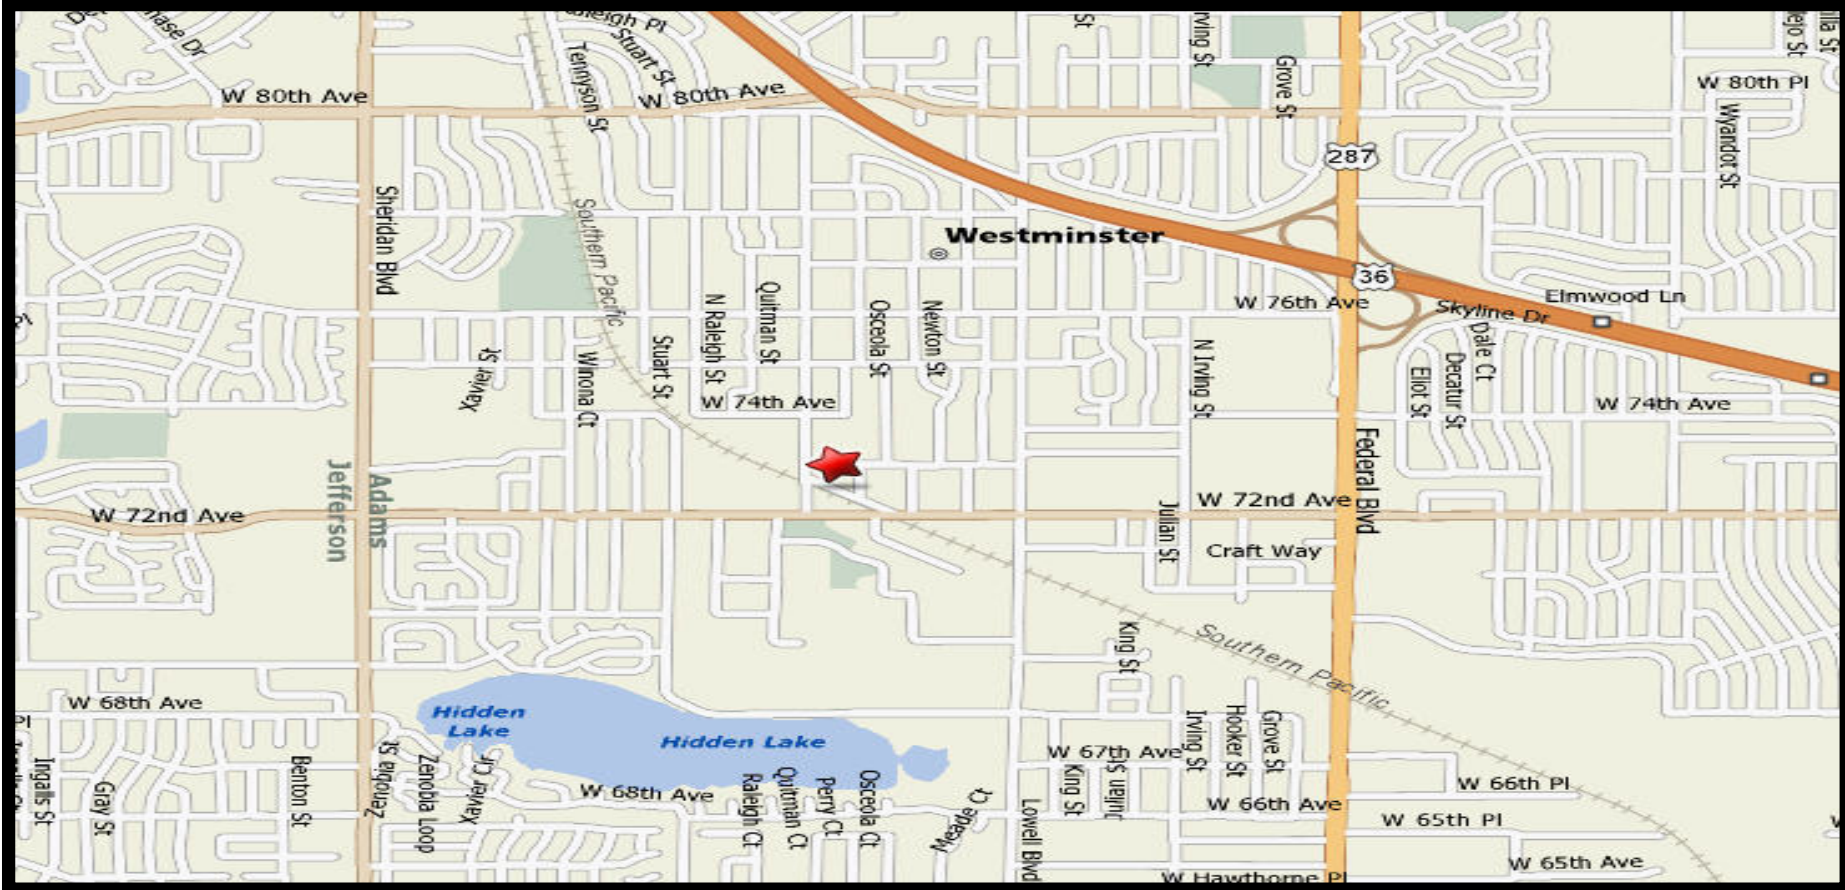

3947 – 3949 73rd Ave. Westminster, CO 80030

Map/Directions

- From Downtown Take I-25 North to US-36.
- Turn Left Or South On Federal Blvd. To 72nd Ave.
- Turn Right or West On 72nd Ave. To Newton St.
- Turn Right Or North On Newton St. To 73rd Ave.
- Turn Left Or West On 73rd Ave. Property Is Past Orchard Ct. On the Right Side.