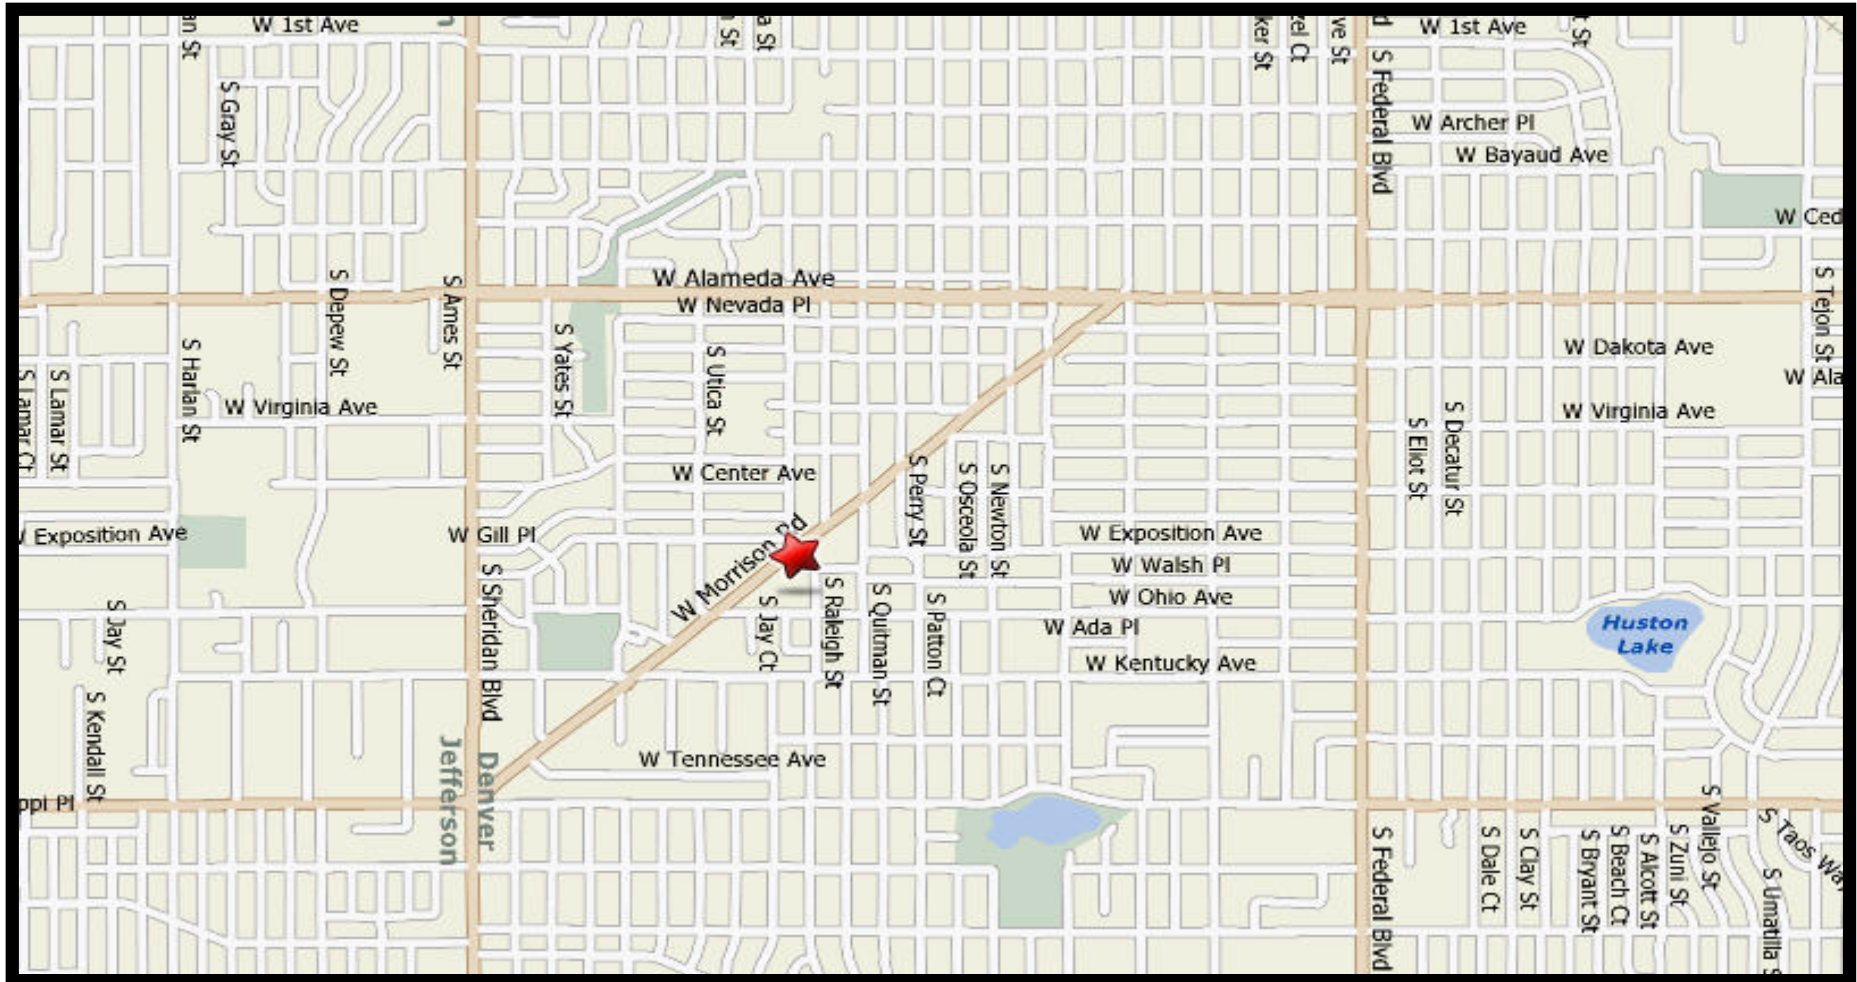

Map-Directions To 4301 Morrison Rd. Denver, CO 80219

- From 6th Ave and Sheridan Blvd. Take Sheridan Blvd. South 1.2 Miles to Alameda.
- Turn Left On Alameda .5 Miles to Stuart St. Right On Stuart St .5 Miles
- Stuart Ends at 4301 Morrison Rd.