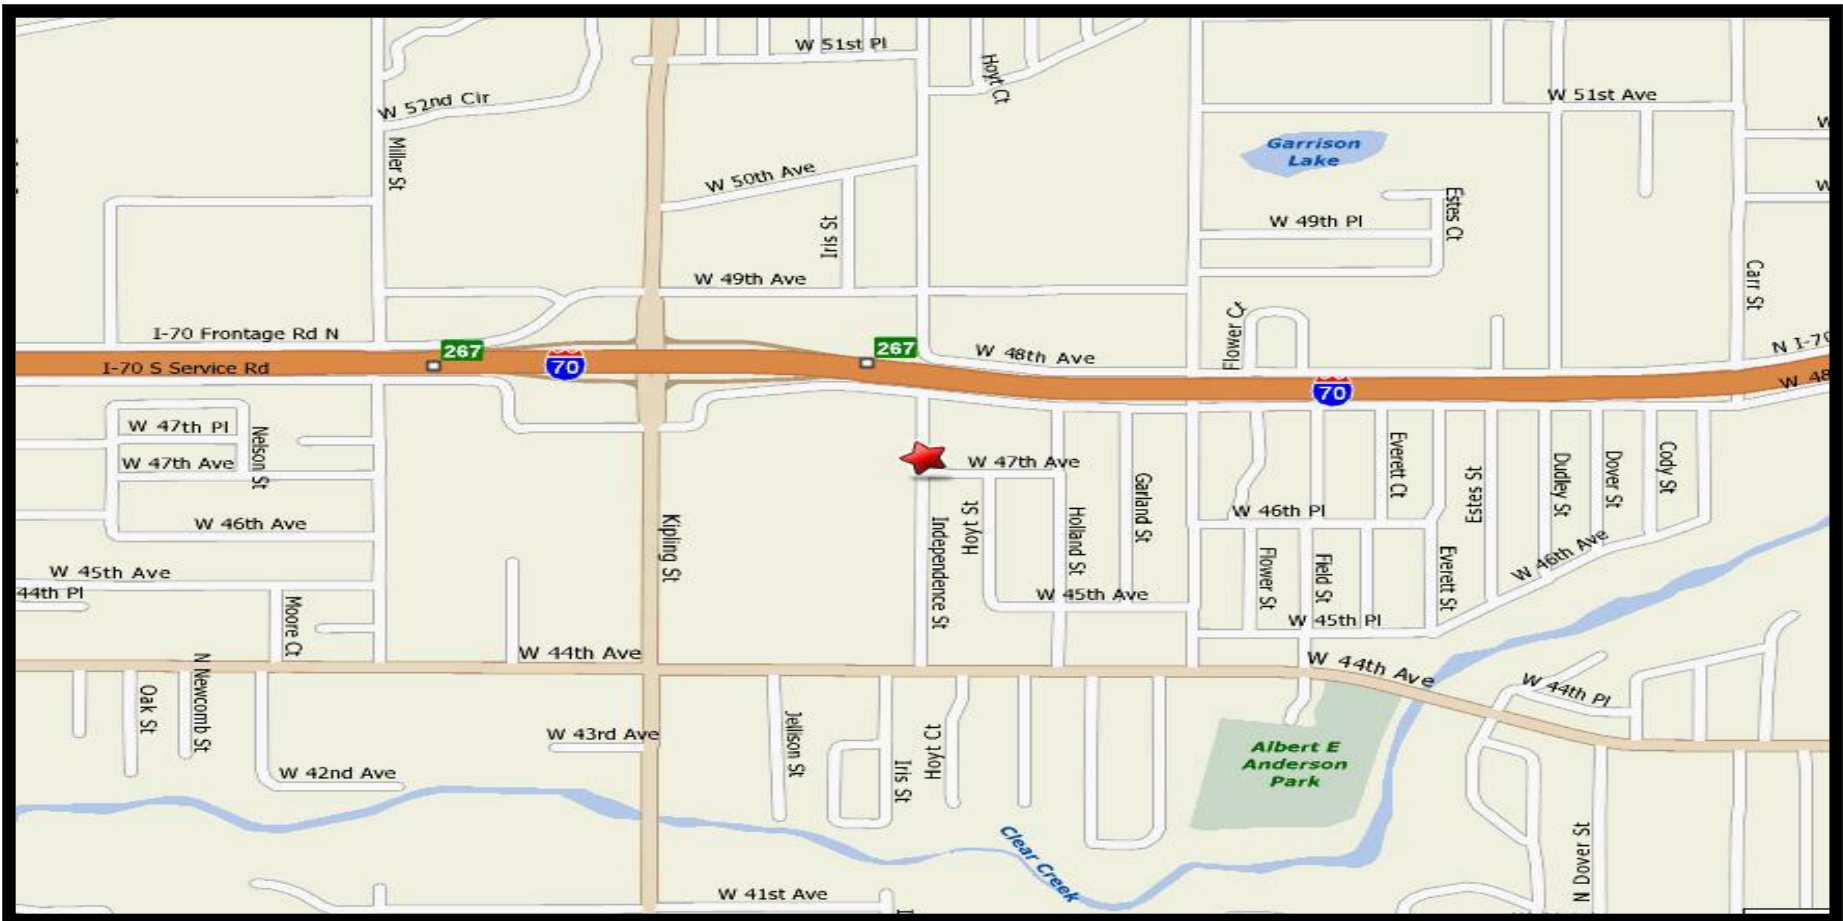

# Map/Directions: 4720 Independence St. Wheat Ridge, CO 80033

- From I-25 & I-70 Take I-70 West To Kipling St. Take Kipling St. South Under The Highway.
- Take Your First Left Under The Highway On W. 48<sup>th</sup> Ave/ I-70 Access Rd.
- Take Your First Right Headed South On Independence St.
- Property Is On The Left Side Of The Street.