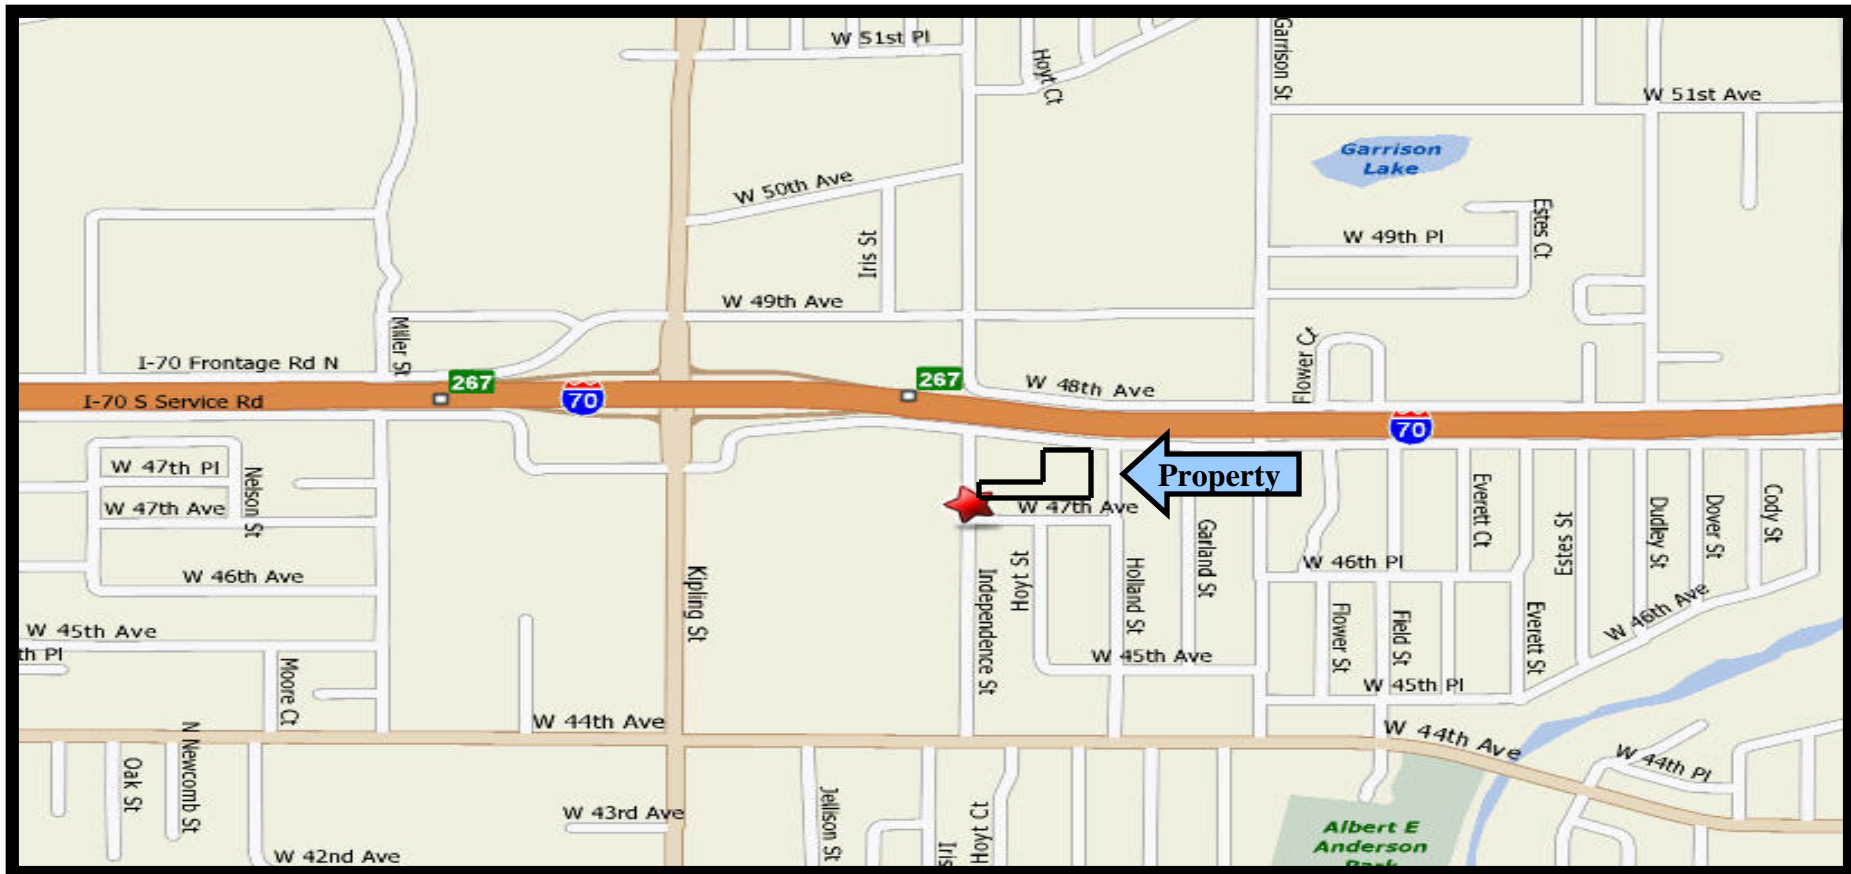

4720 Independence St. Wheat Ridge, CO 80003

Map/Directions

- From I-25 & I-70 Take I-70 West To Kipling St.
- Turn South Or Left On Kipling St. to W. 48th Ave.
- Turn East Or Left Onto W. 48th Ave (AKA S. I-70 Service Rd) And Proceed .2 Miles.
- Turn Right Onto Independence St. And Property Is On the Left Or East Side Of Street.