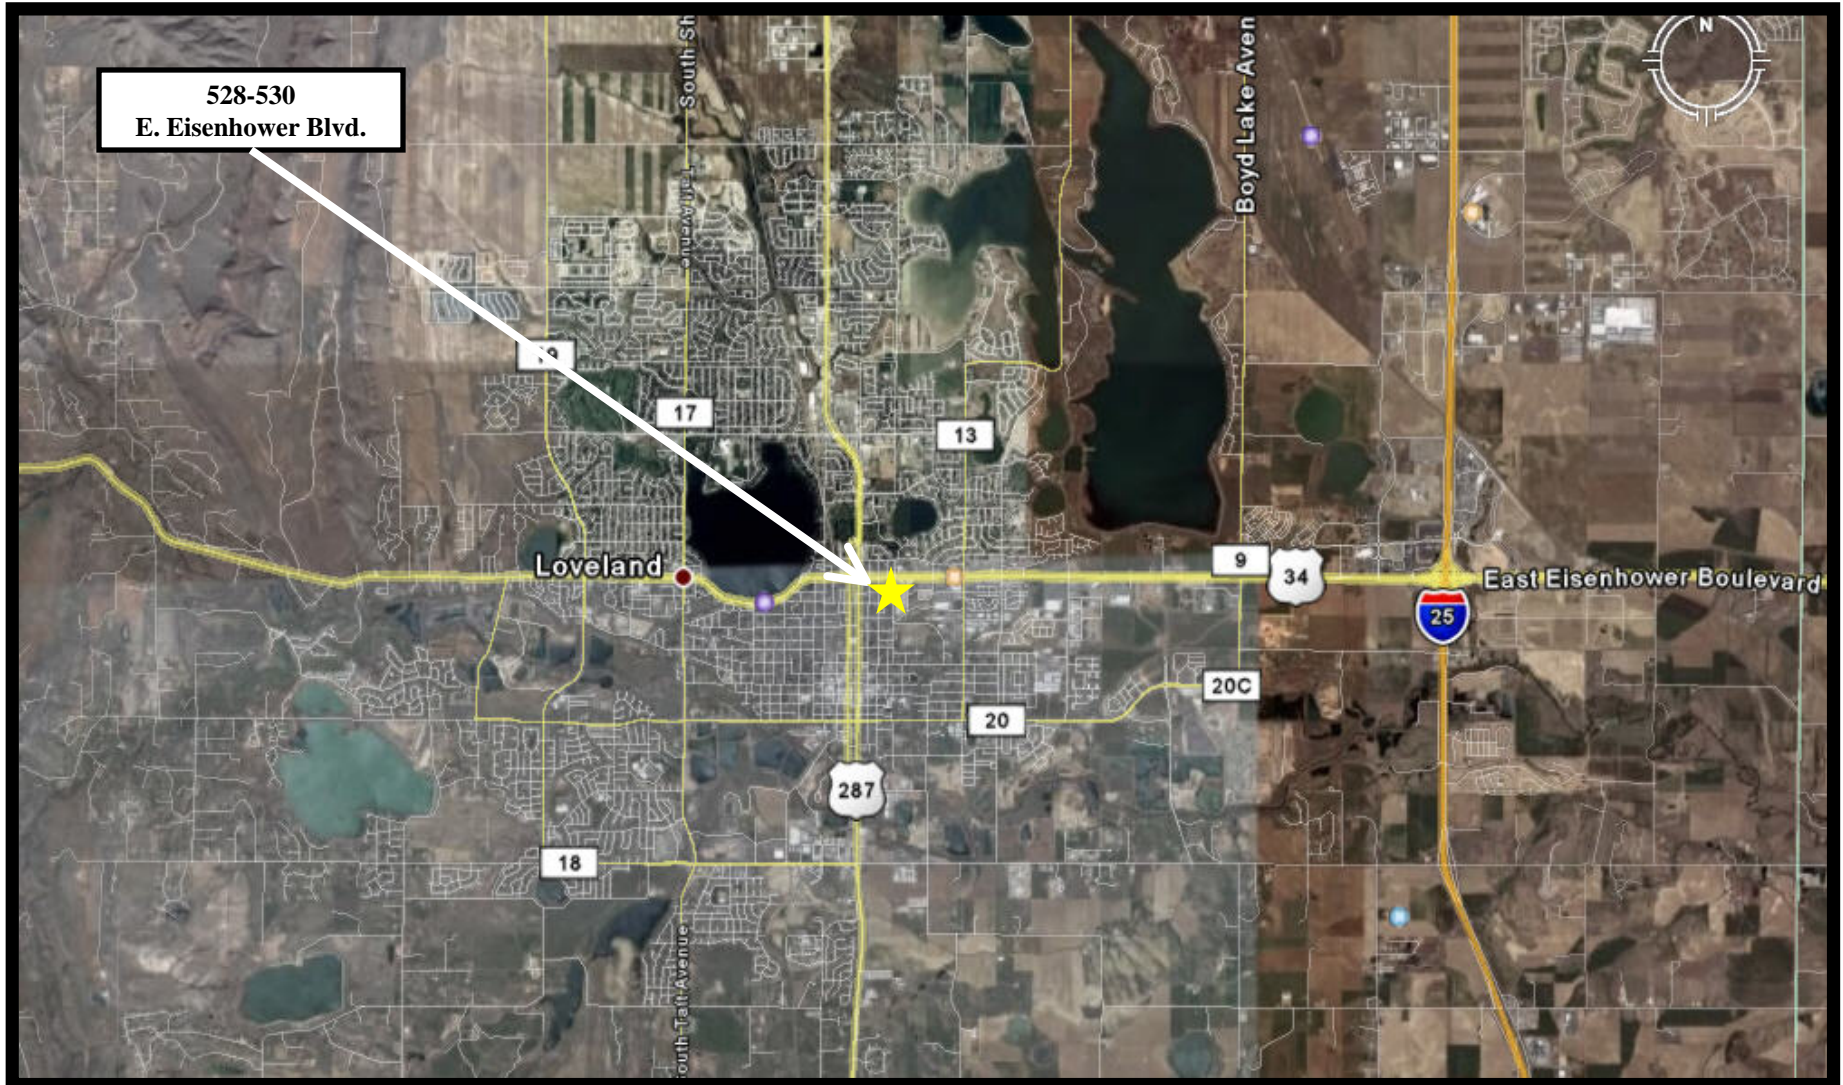

528-530 E. Eisenhower Blvd, Loveland, CO 80537
Close-View Aerial

528-530
E. Eisenhower Blvd.

North Jefferson Avenue

Washington Avenue

Adams Avenue

East Eisenhower Boulevard

The information herein is deemed reliable but not guaranteed. Buyer is responsible for verifying all information
Sally Ann Roper OR Fran Schneider - RE/MAX Affiliates 303-277-1322

528-530 E. Eisenhower Blvd, Loveland, CO 80537
Large-Scale Aerial

The information herein is deemed reliable but not guaranteed. Buyer is responsible for verifying all information
Sally Ann Roper OR Fran Schneider - RE/MAX Affiliates 303-277-1322