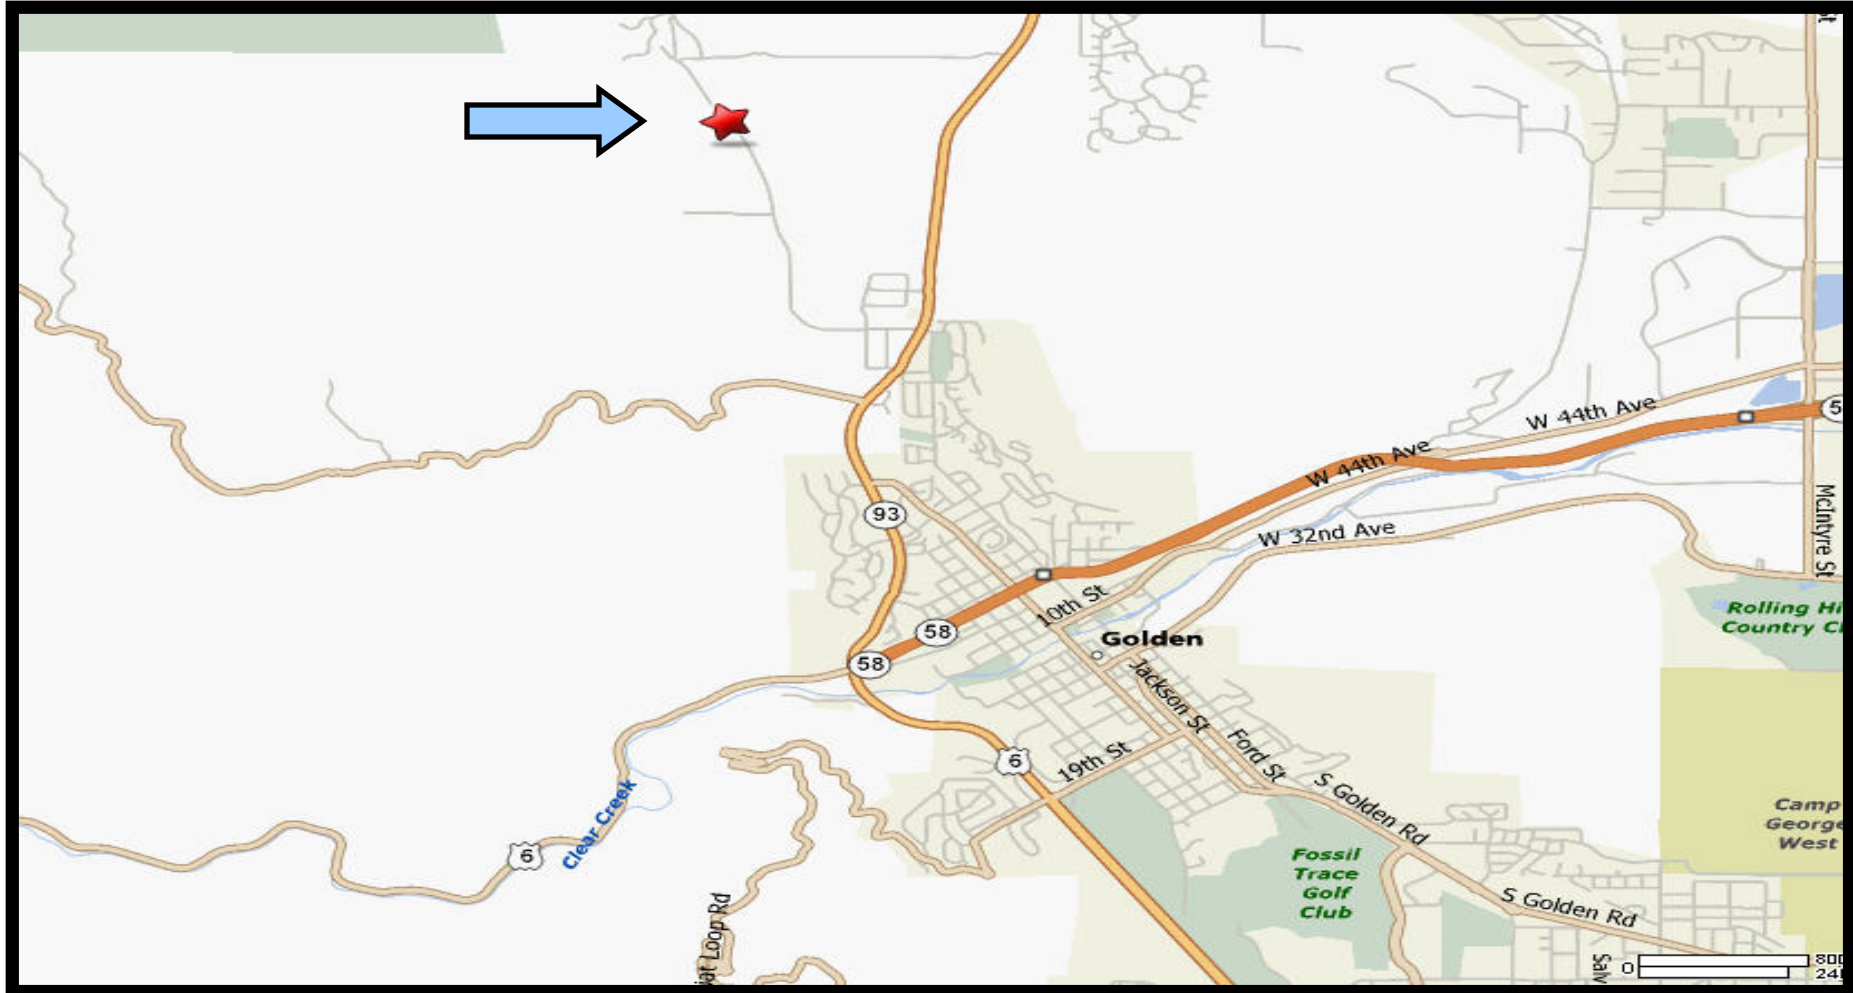

5370 Pine Ridge Rd., Golden, CO 80403 (Jefferson County)  
Map/Directions

- From Hwy 93 & CO-58 Take Hwy 93 1.6 Miles North To Pine Ridge Rd.
- Take A West or Left on Pine Ridge Rd And Proceed 1.4 Miles. Home Is On The Right.