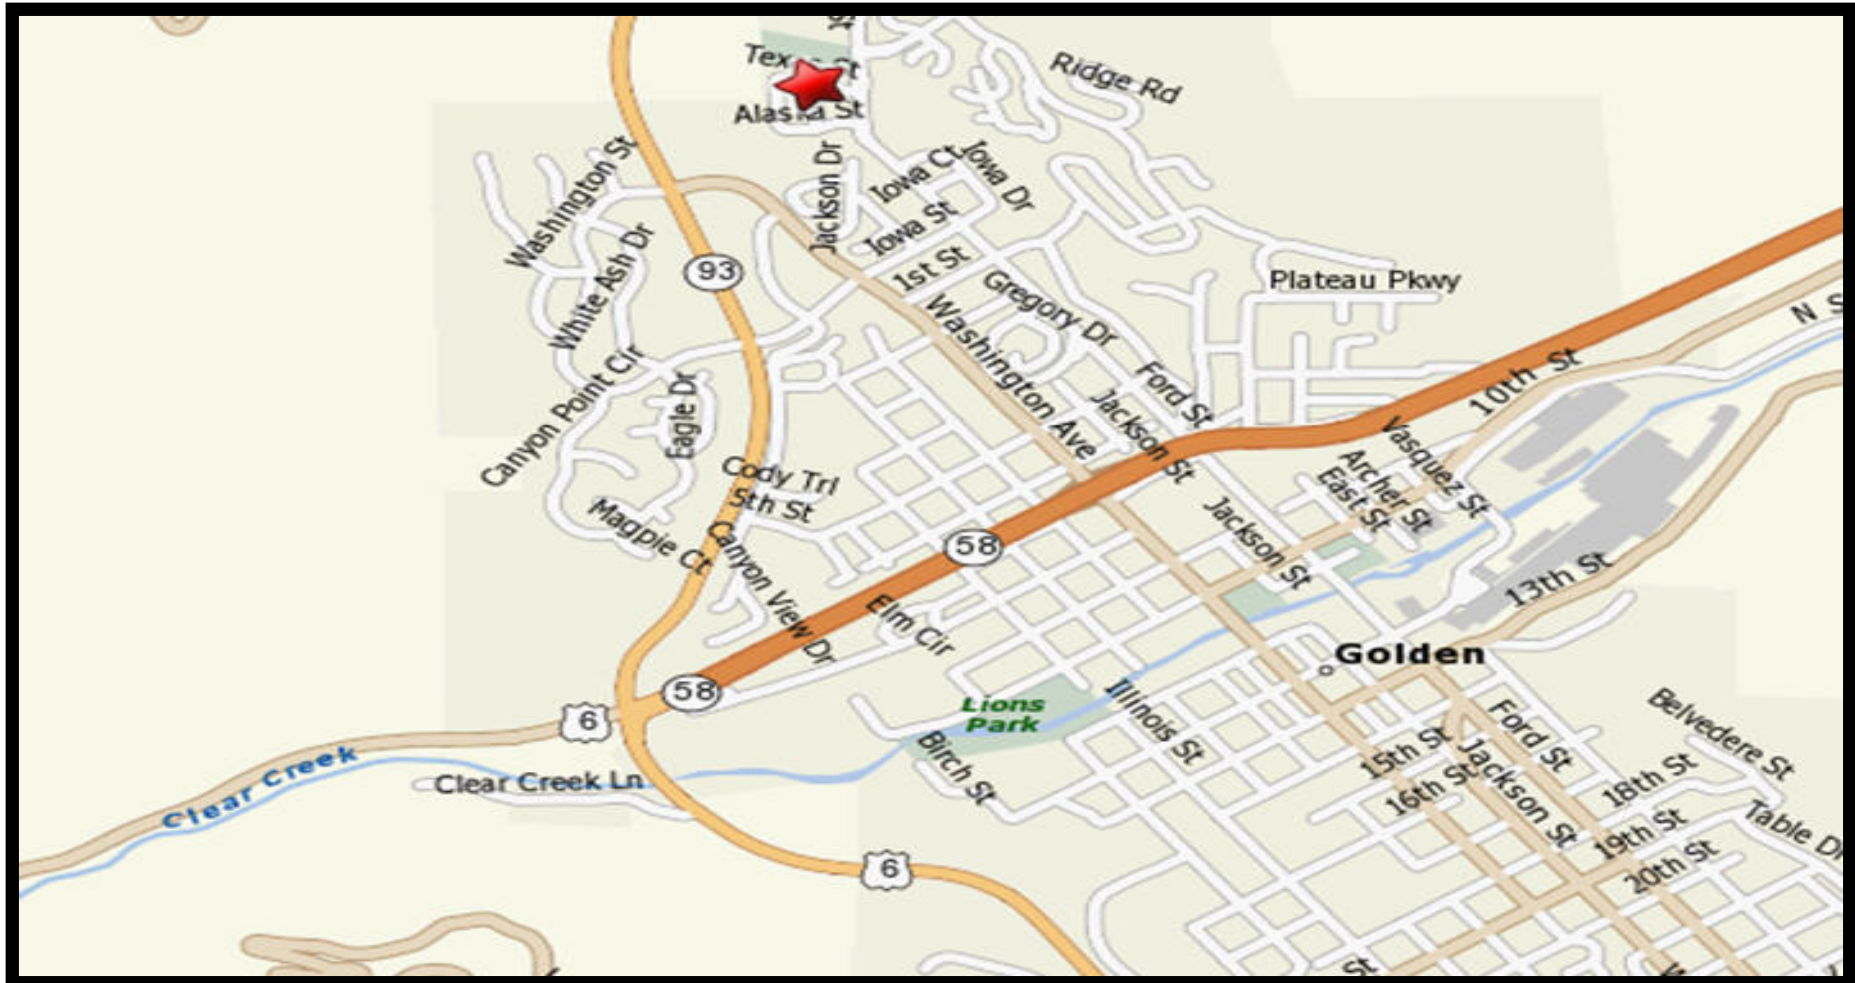

642 Texas St. Golden, CO 80403

## Map-Directions

**From Hwy 93 & CO-58 Take Hwy 93 North .7 Miles To Iowa Dr. Turn Right On Iowa Dr. Iowa Dr. Becomes Iowa St. Turn Left On North. Ford St. and Proceed.3 Miles Turn Left On Texas St. The Property Is Directly Ahead At The End Of The Street.**