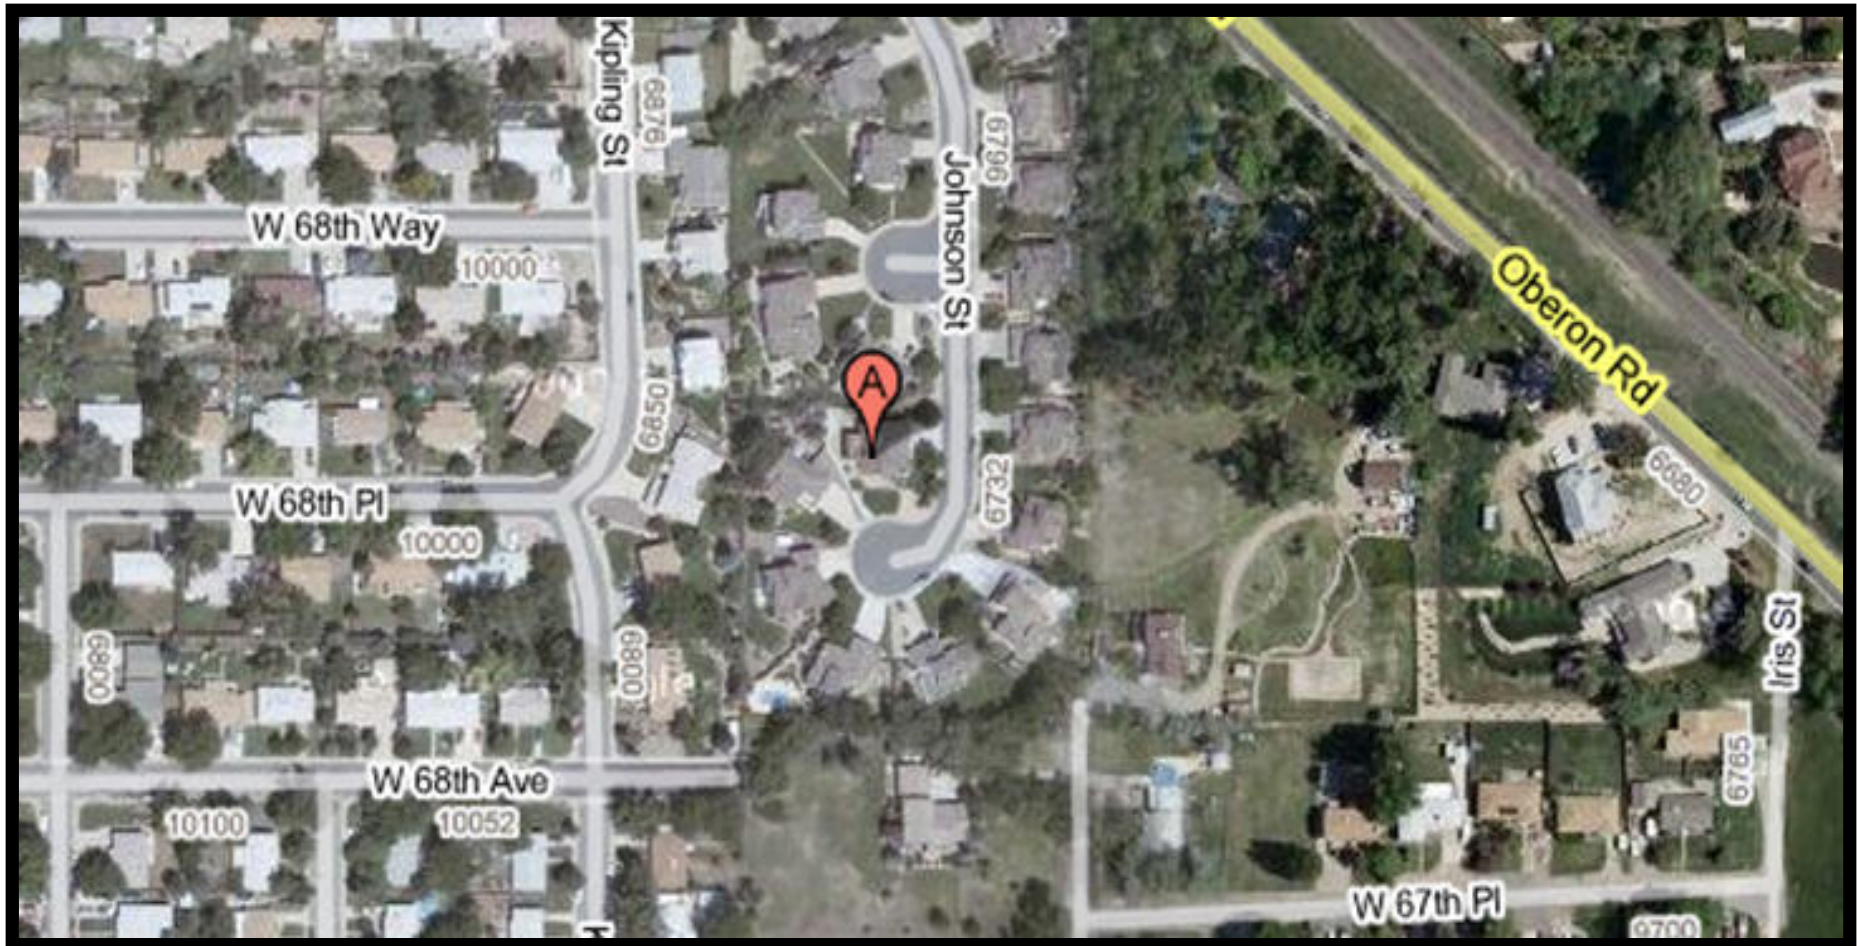

6853 Johnson St. Arvada, CO 80004
Map-Directions

- From I-70 and Kipling Take Kipling North to W. 58th Ave. Turn Right On W. 58th Ave.
- Turn Left On Garrison St. Then Turn Left Onto Oberon Rd and go Past Independence Park.
- Turn Left Onto Johnson St. Property Is at The End Of Street On Right or West Side.